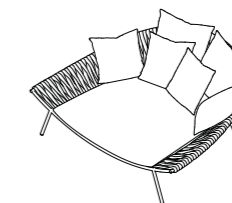

Arena 001 daybed

Design Gordon Guillaumier

Technical Information

Halfway between a large garden lounger and a designer outdoor sofa, ARENA opens a new chapter within RODA universe. Designed by Gordon Guillaumier, the range is currently represented by a single element of outdoor furniture, an "eye catcher" that not only satisfies your eyesight, but also the need to have a "hybrid" seat with great comfort, where you can relax, take sun, read a book in an informal and casual way, a unique product of great personality that finds space both in the garden living room or matches the poolside furniture.

TECHNICAL INFORMATION

DESCRIPTION
Daybed for outdoor use.

STRUCTURE
Powder coated stainless steel.

PADDED BELT
polyester

CUSHIONS
Standard or hydro draining.

WEIGHT
Structure 52 kg
Cushions (seat) 8 kg

STORAGE COVER
Available.

DIMENSION
L 203 x P 168 x H 81 cm
H seat 40 cm
W 79³/₄ x D 66¹/₄ x H 31³/₄
H seat 15³/₄

Materials

METAL

Smoke

PADDED BELT

Grey sand

Grey blue