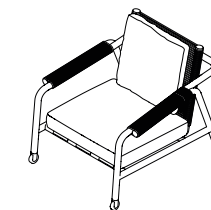

Astra 001 Lounge Chair

Design Rodolfo Dordoni

Technical Information

An elegant collection of reclining furniture, on wheels, dedicated to starry skies: lets you dream and change perspective with a gesture. Astra's design plays on the juxtaposition of solid tubular stainless steel and cotton-feel ropes to give a fresh, light and comfortable combination to two lounge armchairs - with high or low backs - and a three-seater sofa. A feature of the range is the armrest of the seats, formed by a double cylinder covered with cords.

TECHNICAL INFORMATION

DESCRIPTION
Lounge chair for outdoor use.

STRUCTURE
Powder coated aluminium.

CORDS
Polyester or acrylic (cord Ø 7 mm)
Reclining back.

CUSHIONS
Standard or hydro draining.

WEIGHT
Structure 12 kg
Cushions 4 kg

STORAGE COVER
Available.

DIMENSION
L 83 × P 92 × H 77 cm
H seat 36 cm
W 32"½ × D 36"¼ × H 30"¼
H seat 14"⅝

Materials

METAL

Smoke Milk

CORD

Grey Sand Brown Tobacco Olive Blue Orange Sky

RECYCLED CORD