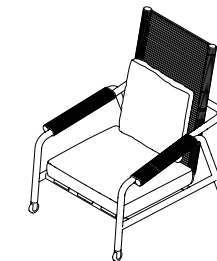

Astra 002 Lounge Chair High Backrest

Design Rodolfo Dordoni

Technical Information

An elegant collection of reclining furniture, on wheels, dedicated to starry skies: lets you dream and change perspective with a gesture. Astra's design plays on the juxtaposition of solid tubular stainless steel and cotton-fel ropes to give a fresh, light and comfortable combination to two lounge armchairs - with high or low backs - and a three-seater sofa. A feature of the range is the armrest of the seats, formed by a double cylinder covered with cords.

TECHNICAL INFORMATION

DESCRIPTION

Lounge chair high backrest for outdoor use.

STRUCTURE

Powder coated aluminium.

CORDS

Polyester or acrylic (cord Ø 7 mm)
Reclining back.

CUSHIONS

Standard or hydro draining.

WEIGHT

Structure	14 kg
Cushions (kit 2 pcs)	4 kg
Cushion headrest	1 kg

STORAGE COVER

Available.

DIMENSION

L 83 x P 92 x H 107 cm
H seat 36 cm

W 32"½ x D 36"¼ x H 42"⅛
H seat 14"⅞