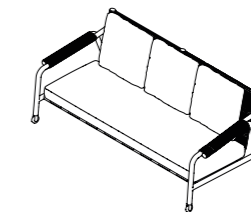

Astra 005 Sofa

Design Rodolfo Dordoni

Technical Information

An elegant collection of reclining furniture, on wheels, dedicated to starry skies: lets you dream and change perspective with a gesture. Astra's design plays on the juxtaposition of solid tubular stainless steel and cotton-feel ropes to give a fresh, light and comfortable combination to two lounge armchairs - with high or low backs - and a three-seater sofa. A feature of the range is the armrest of the seats, formed by a double cylinder covered with cords.

TECHNICAL INFORMATION

DESCRIPTION
Sofa for outdoor use.

STRUCTURE
Powder coated aluminium.

CORDS
Polyester or acrylic (cord Ø 7 mm)
Reclining back.

CUSHIONS
Standard or hydro draining.

WEIGHT
Structure 26 kg
Cushions 11 kg

STORAGE COVER
Available.

DIMENSION
L 190 × P 92 × H 77 cm
H seat 36 cm
W 74¹/₈ × D 36¹/₄ × H 30¹/₄
H seat 14¹/₈

Materials

METAL

Smoke Milk

CORD

Grey Sand Brown Tobacco Olive Blue Orange Sky

RECYCLED CORD