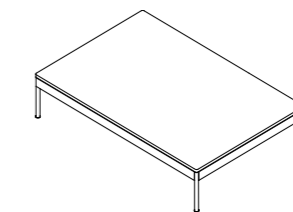

Basket 355 Coffee Table

Design Gordon Guillaumier

Technical Information

BASKET is a project characterized by the extreme formal simplicity, and composed of elegant modular sofas and side tables, created to take full advantage of the available space and make elegant and sophisticated every living area. The sturdy powder coated stainless steel structure, available in smoke or milk colour, the elegance of the top, in HPL or Luna stone, make the BASKET coffee table a very versatile product, which can be harmoniously matched with any collections.

TECHNICAL INFORMATION

DESCRIPTION
Coffee table for outdoor use.

STRUCTURE
Powder coated stainless steel.

TOP
Stone or HPL grey.

WEIGHT

HPL top	55 kg
Stone top	90 kg

STORAGE COVER
Available.

DIMENSION

L 135 × P 90 × H 30 cm

W 53" ¹/₈ × D 35" ³/₈ × H 11" ⁷/₈

Materials

METAL

TOP

TOP / STONE