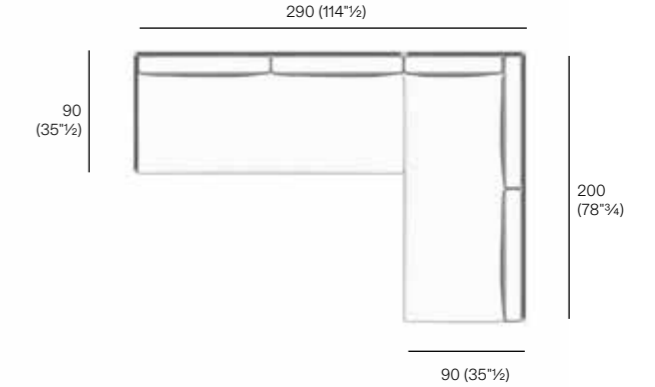

BASKET SOFA COMPOSITION

- 2 x BASKET 357 module (200×90 cm)
- 2 x cushion BASKET 357 seat
- 2 x BASKET 338 backrest right (200×90 cm)
- 2 x cushion BASKET back 200 cm 2 pcs
- 1 x cushion BASKET arm 90 cm