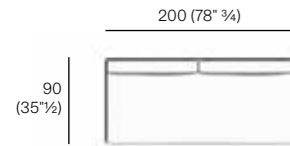

Basket Sofa Suggested Composition

Design Rodolfo Dordoni

Technical Information

BASKET

MAIN SUGGESTED COMPOSITION

BASKET SOFA COMPOSITION

- 1 x BASKET 357 module (200×90 cm)
- 1 x cushion BASKET 357 seat
- 1 x BASKET 340 backrest U (200×90 cm)
- 1 x cushion BASKET back 200 cm 2 pcs