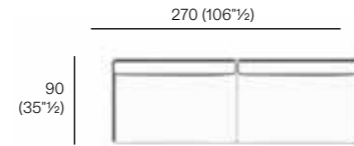

BASKET SOFA COMPOSITION

- 2 x BASKET 353 module (135×90 cm)
- 2 x cushion BASKET 353 seat
- 1 x BASKET 334 backrest right (135×90 cm)
- 1 x BASKET 335 backrest left (135×90 cm)
- 2 x cushion BASKET back 135 cm