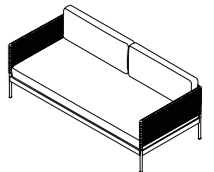

357 + 336 SX SOFA

W 200 x D 90 x H 67 cm
Seat H with cushion 28 + 11 cm

W 78³/₄ x D 35³/₈ x H 26³/₈ cm
Seat H with cushion 11" + 4³/₈ cm

357 + 338 DX SOFA

W 200 x D 90 x H 67 cm
Seat H with cushion 28 + 11 cm

W 78³/₄ x D 35³/₈ x H 26³/₈ cm
Seat H with cushion 11" + 4³/₈ cm

357 + 339 SX SOFA

W 200 x D 90 x H 67 cm
Seat H with cushion 28 + 11 cm

W 78³/₄ x D 35³/₈ x H 26³/₈ cm
Seat H with cushion 11" + 4³/₈ cm

357 + 340 DX SOFA

W 200 x D 90 x H 67 cm
Seat H with cushion 28 + 11 cm

W 78³/₄ x D 35³/₈ x H 26³/₈ cm
Seat H with cushion 11" + 4³/₈ cm

Basket Sofa Suggested Composition

Design Rodolfo Dordoni

Technical Information

BASKET

MAIN SUGGESTED COMPOSITION