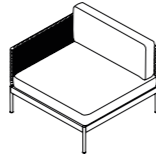

MAIN SUGGESTED COMPOSITION

350 MODULE

W 90 x D 90 x H 39 cm
Seat H with cushion 28 + 11 cm

W 35³/₈ x D 35³/₈ x H 15³/₈ cm
Seat H with cushion 11" + 4³/₈ cm

350 + 330 SOFA

W 90 x D 90 x H 67 cm
Seat H with cushion 28 + 11 cm

W 35³/₈ x D 35³/₈ x H 26³/₈ cm
Seat H with cushion 11" + 4³/₈ cm

350 + 331 DX SOFA

W 90 x D 90 x H 67 cm
Seat H with cushion 28 + 11 cm

W 35³/₈ x D 35³/₈ x H 26³/₈ cm
Seat H with cushion 11" + 4³/₈ cm

350 + 331 SX SOFA

W 90 x D 90 x H 67 cm
Seat H with cushion 28 + 11 cm

W 35³/₈ x D 35³/₈ x H 26³/₈ cm
Seat H with cushion 11" + 4³/₈ cm

350 MODULE

W 135 x D 90 x H 39 cm
Seat H with cushion 28 + 11 cm

W 53³/₈ x D 35³/₈ x H 15³/₈ cm
Seat H with cushion 11" + 4³/₈ cm

BASKET SOFA COMPOSITION

- 1 x BASKET 357 module (200×90 cm)
- 1 x cushion BASKET 357 seat
- 1 x BASKET 338 backrest right (200×90 cm)
- 1 x cushion BASKET back 200 cm 2 pcs
- 1 x BASKET 353 module (135×90 cm)
- 1 x cushion BASKET 353 seat
- 1 x BASKET 335 backrest left (135×90 cm)
- 1 x cushion BASKET back 135 cm
- 1 x BASKET 354 module (135×135 cm)
- 1 x cushion BASKET 354 seat
- 1 x BASKET 333 backrest (135 cm)
- 1 x cushion BASKET back 135 cm
- 1 x BASKET 355 coffee table (135×90 cm) / stone top