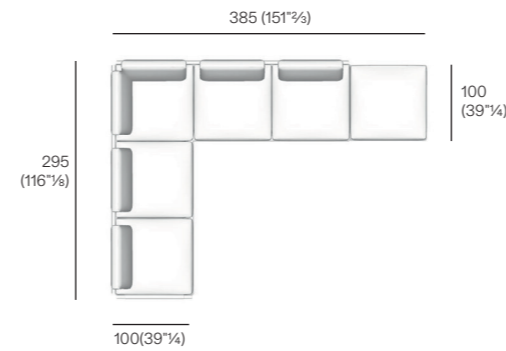

EDEN SOFA COMPOSITION

- 2 x EDEN 003 module (285×95 cm)
- 6 x cushion EDEN seat
- 2 x EDEN 213 backrest (273×5 cm)
- 1 x EDEN 211 backrest (91×5 cm)
- 6 x cushion EDEN back