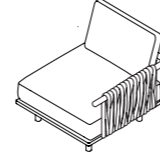

001 + 211 (x2) SX SOFA

W 100 × D 100 × H 66 cm
Seat H with cushion 22 + 18 cm

W 39" 1/4 × D 39" 1/4 × H 26" Seat H
with cushion 8" 5/8 + 7" 1/8