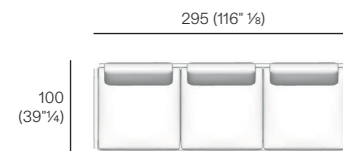

Eden Sofa Suggested Composition

Design Rodolfo Dordoni

Technical Information

EDEN

MAIN SUGGESTED COMPOSITION

EDEN SOFA COMPOSITION

- 1 x EDEN 003 module (285×95 cm)
- 3 x cushion EDEN seat
- 1 x EDEN 213 backrest (273×5 cm)
- 2 x EDEN 211 backrest (91×5 cm)
- 3 x cushion EDEN back