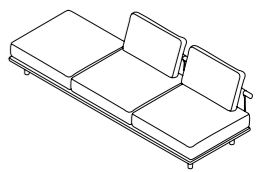

003 + 212 DX SOFA

W 285 × D 100 × H 66 cm
Seat H with cushion 22 + 18 cm

W 112" 1/4 × D 39" 1/4 × H 26" Seat H
with cushion 8" 5/8 + 7" 1/8