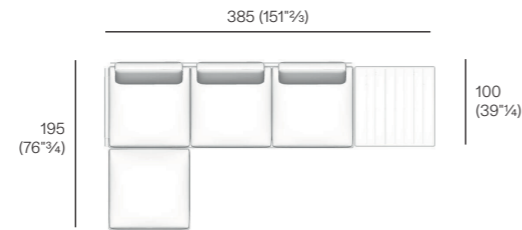

EDEN SOFA COMPOSITION

- 2 x EDEN 002 module (190×95 cm)
- 4 x cushion EDEN seat
- 1 x EDEN 213 backrest (273×5 cm)
- 1 x EDEN 211 backrest (91×5 cm)
- 3 x cushion EDEN back
- 1 x EDEN 020 coffee table (95×95 cm)