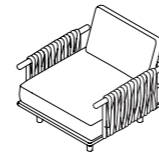

001 + 211 (x3) SOFA SOFA

W 100 × D 100 × H 66 cm
Seat H with cushion 22 + 18 cm

W 39" 1/4 × D 39" 1/4 × H 26" Seat H
with cushion 8" 5/8 + 7" 1/8