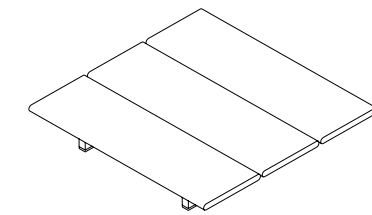

Eolie 013 Coffee Table

Design Gordon Guillaumier

Technical Information

Like an archipelago of elements, designed and developed around the juxtaposition of a wide iroko wood slat. The Eolie collection boasts a refined, precise and essential design. A distinguishing feature is the freedom to pick and choose amongst its components: sun loungers, tables and gazebos, to be enjoyed by the pool, boat or seaside. In these enclaves of comfort, the choice of colour – both of wood and upholstery – becomes a further variable: the wood is either natural or painted in three desaturated variants, with the grain visible; there is a wide choice of colours in the fabrics for the cushions, which are available in two sizes in addition to the thicker armrest.

TECHNICAL INFORMATION

DESCRIPTION

Coffee table for outdoor use.

STRUCTURE

Iroko FSC®, natural or painted finish

WEIGHT

Structure 30 kg

STORAGE COVER

Available.

DIMENSION

L 100 × P 100 × H 17 cm

W 39"¾ × D 39"¾ × H 6"¾

Materials

STRUCTURE

Iroko Natural Iroko Orange Iroko Green Iroko Blue