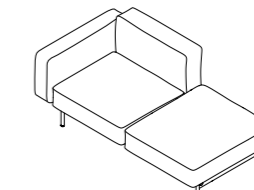

Estendo 225 Daybed Right Module

Design Luca Pevero

Technical Information

Its linear design and extensible modularity promote the flexibility of an elegant, highly functional sofa. ESTENDO is a new line of seating. In all simplicity, it unites straight lines and curves thanks to disappearing joints in the aluminium frame that holds the cushions. The seats of the armchair and sofa are welcoming and commodious. Modules with or without armrests are available in different configurations, including corner elements. A very comfortable set that adapts to the space and extends harmoniously.

TECHNICAL INFORMATION

DESCRIPTION
Daybed for outdoor use.

STRUCTURE
Powder coated aluminium; slats in polypropylene reinforced with fibreglass.

WEIGHT
Structure 11 kg

STORAGE COVER
Available.

DIMENSION
L 168 x P 84 x H 72 cm
H seat 24 cm
W 66¹/₄ x D 33¹/₄ x H 28³/₈
H seat 9¹/₂