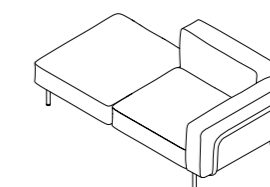

Estendo 226 Daybed Left Module

Design Luca Pevero

Technical Information

Its linear design and extensible modularity promote the flexibility of an elegant, highly functional sofa. ESTENDO is a new line of seating. In all simplicity, it unites straight lines and curves thanks to disappearing joints in the aluminium frame that holds the cushions. The seats of the armchair and sofa are welcoming and commodious. Modules with or without armrests are available in different configurations, including corner elements. A very comfortable set that adapts to the space and extends harmoniously.

TECHNICAL INFORMATION

DESCRIPTION
Daybed for outdoor use.

STRUCTURE
Powder coated aluminium; slats in polypropylene reinforced with fibreglass.

WEIGHT
Structure 11 kg

STORAGE COVER
Available.

DIMENSION
L 168 x P 84 x H 72 cm
H seat 24 cm
W 66¹/₄ x D 33¹/₄ x H 28³/₈
H seat 9¹/₂