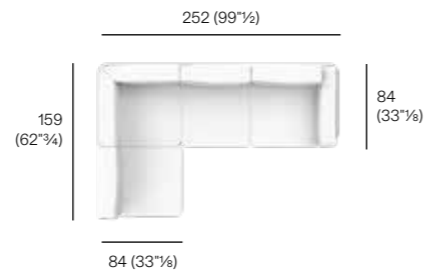

ESTENDO SOFA COMPOSITION

- 1 x ESTENDO 212 two-seater left module (168x84 cm)
- 1 x cushion ESTENDO 212 (x5)
- 1 x ESTENDO 400 corner module (84x84 cm)
- 1 x cushion ESTENDO 400 (x3)
- 1 x ESTENDO 113 central module (75x84 cm)
- 1 x cushion ESTENDO 113 (x2)