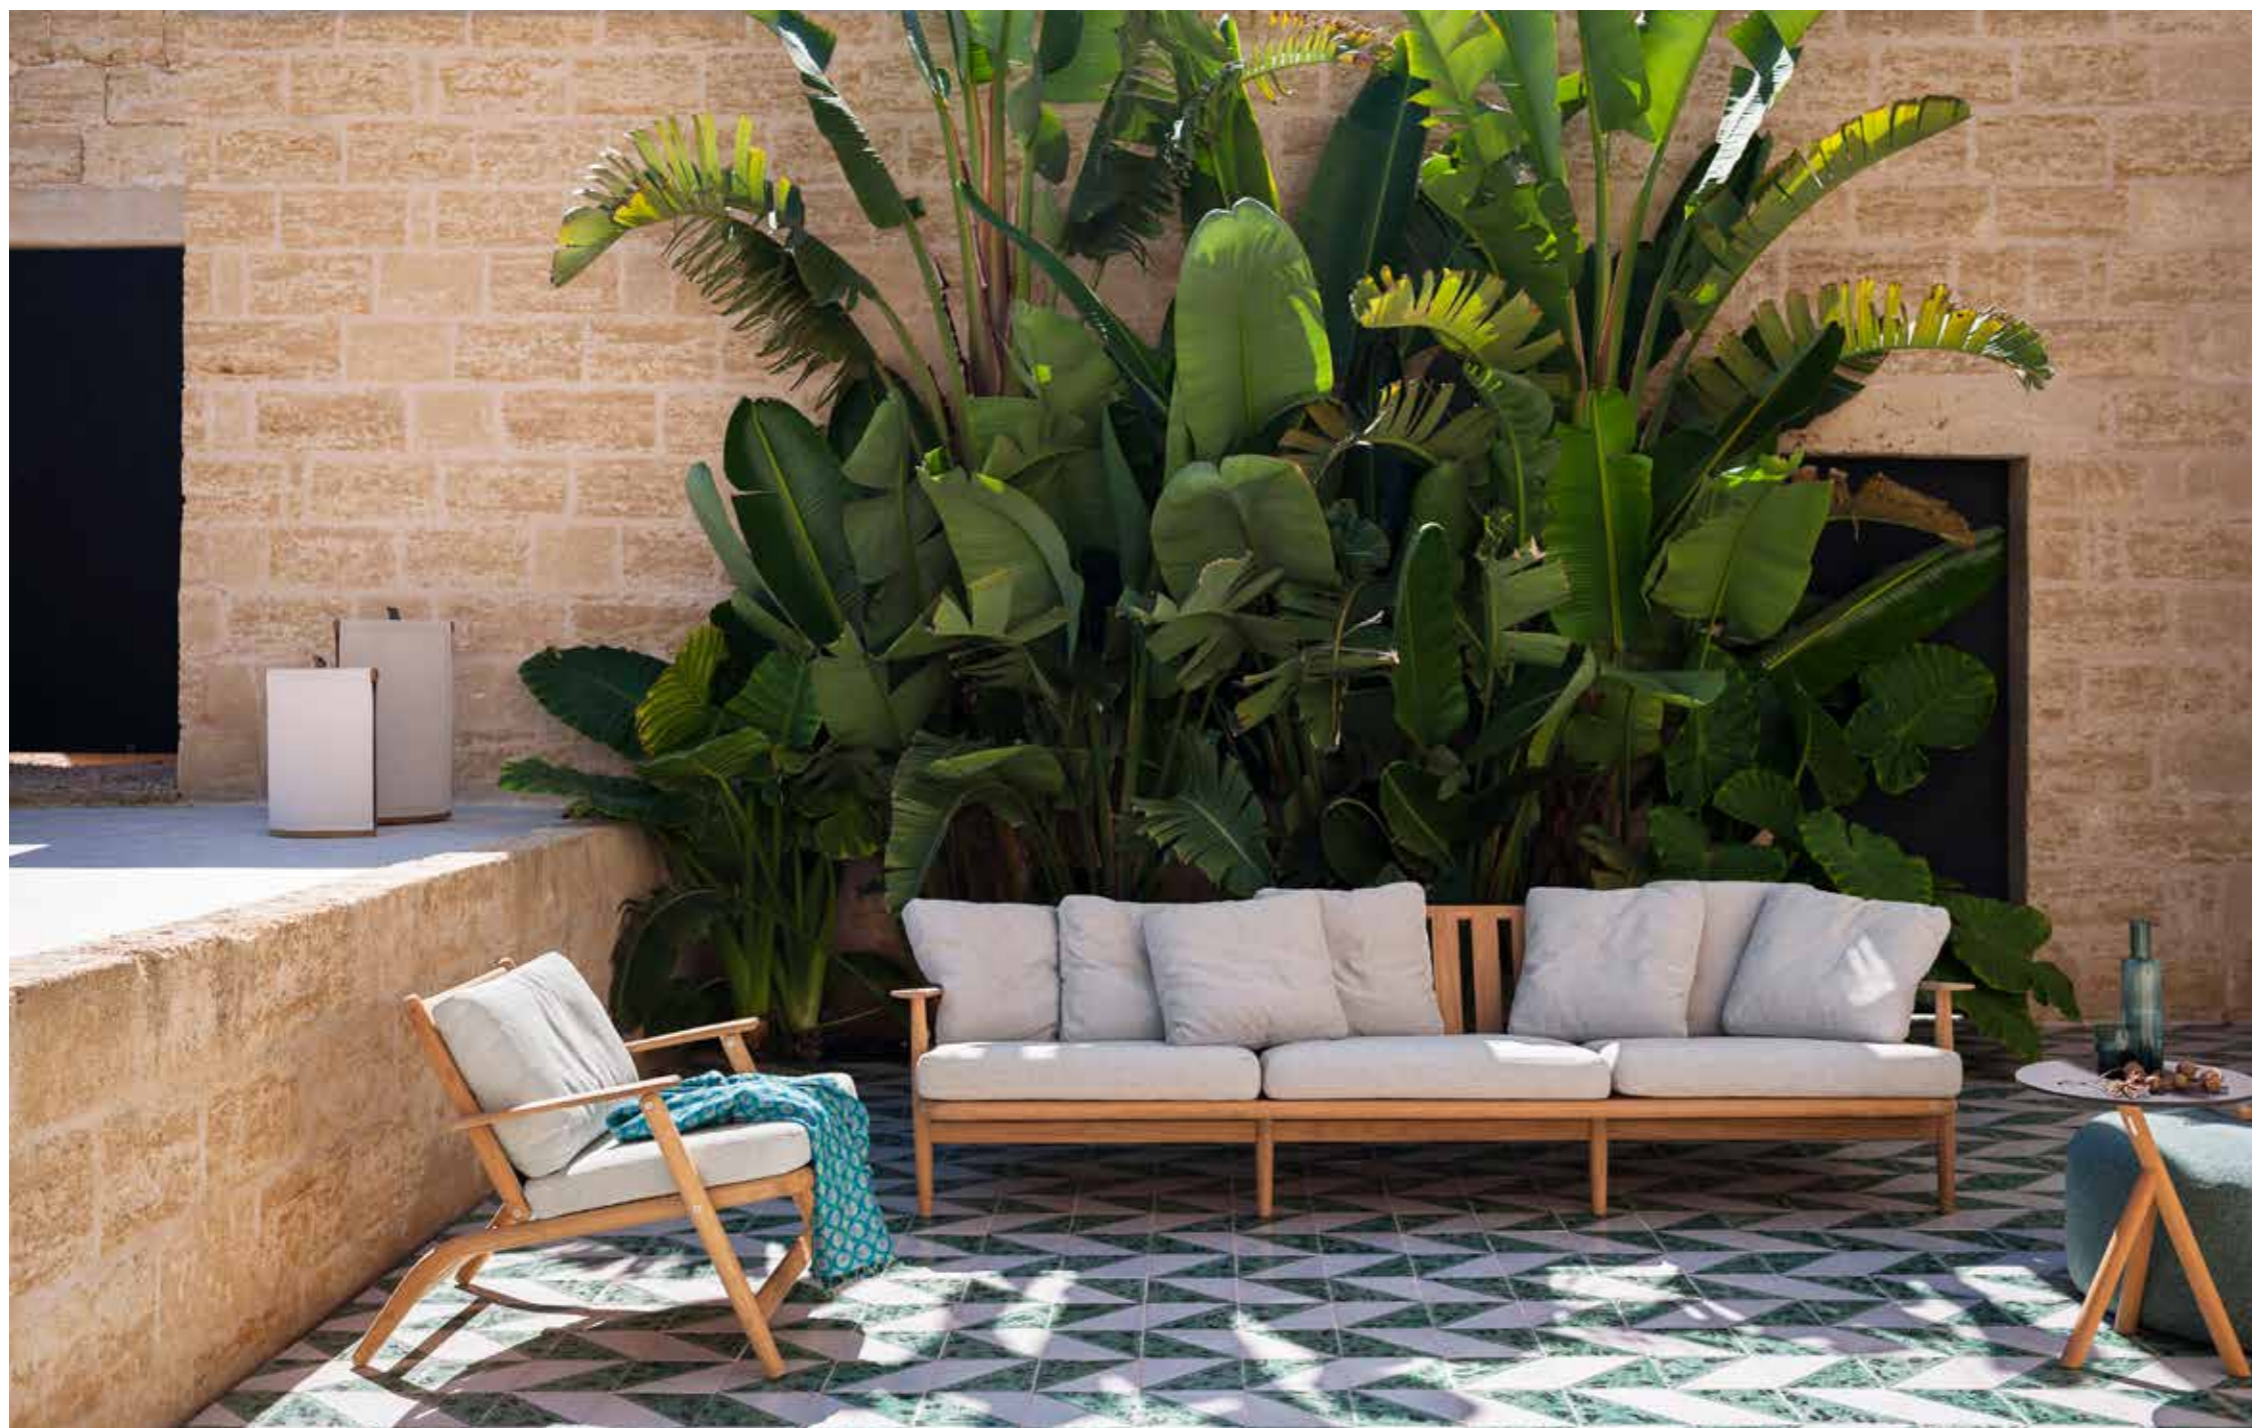

Levante 007 Lounge Chair

Design Piero Lissoni

Technical Information

with LEVANTE, Piero Lissoni skilfully reinterpretes a complete outdoor collection encompassing different types of elements, all make for a complete set with graceful lines and timeless allure, where teak, the greatest wood for outdoor furniture, and stainless steel unite in stylish functionality.

Though reminiscent of a certain classic type of outdoor furniture, the LEVANTE collection is also highly contemporary. The styling is not only reassuring for those seeking a classic look, but also meets the requirements of those looking for furniture designed for the typical settings and environments of today's world. The entire LEVANTE collection is the ideal solution for anyone looking for comfort, whether entertaining in company or relaxing in private and has all the qualities to permit living in harmony with the surrounding landscape.

TECHNICAL INFORMATION

DESCRIPTION

Lounge chair for outdoor use.

STRUCTURE

Teak wood

CUSHIONS

Standard or hydro draining.

WEIGHT