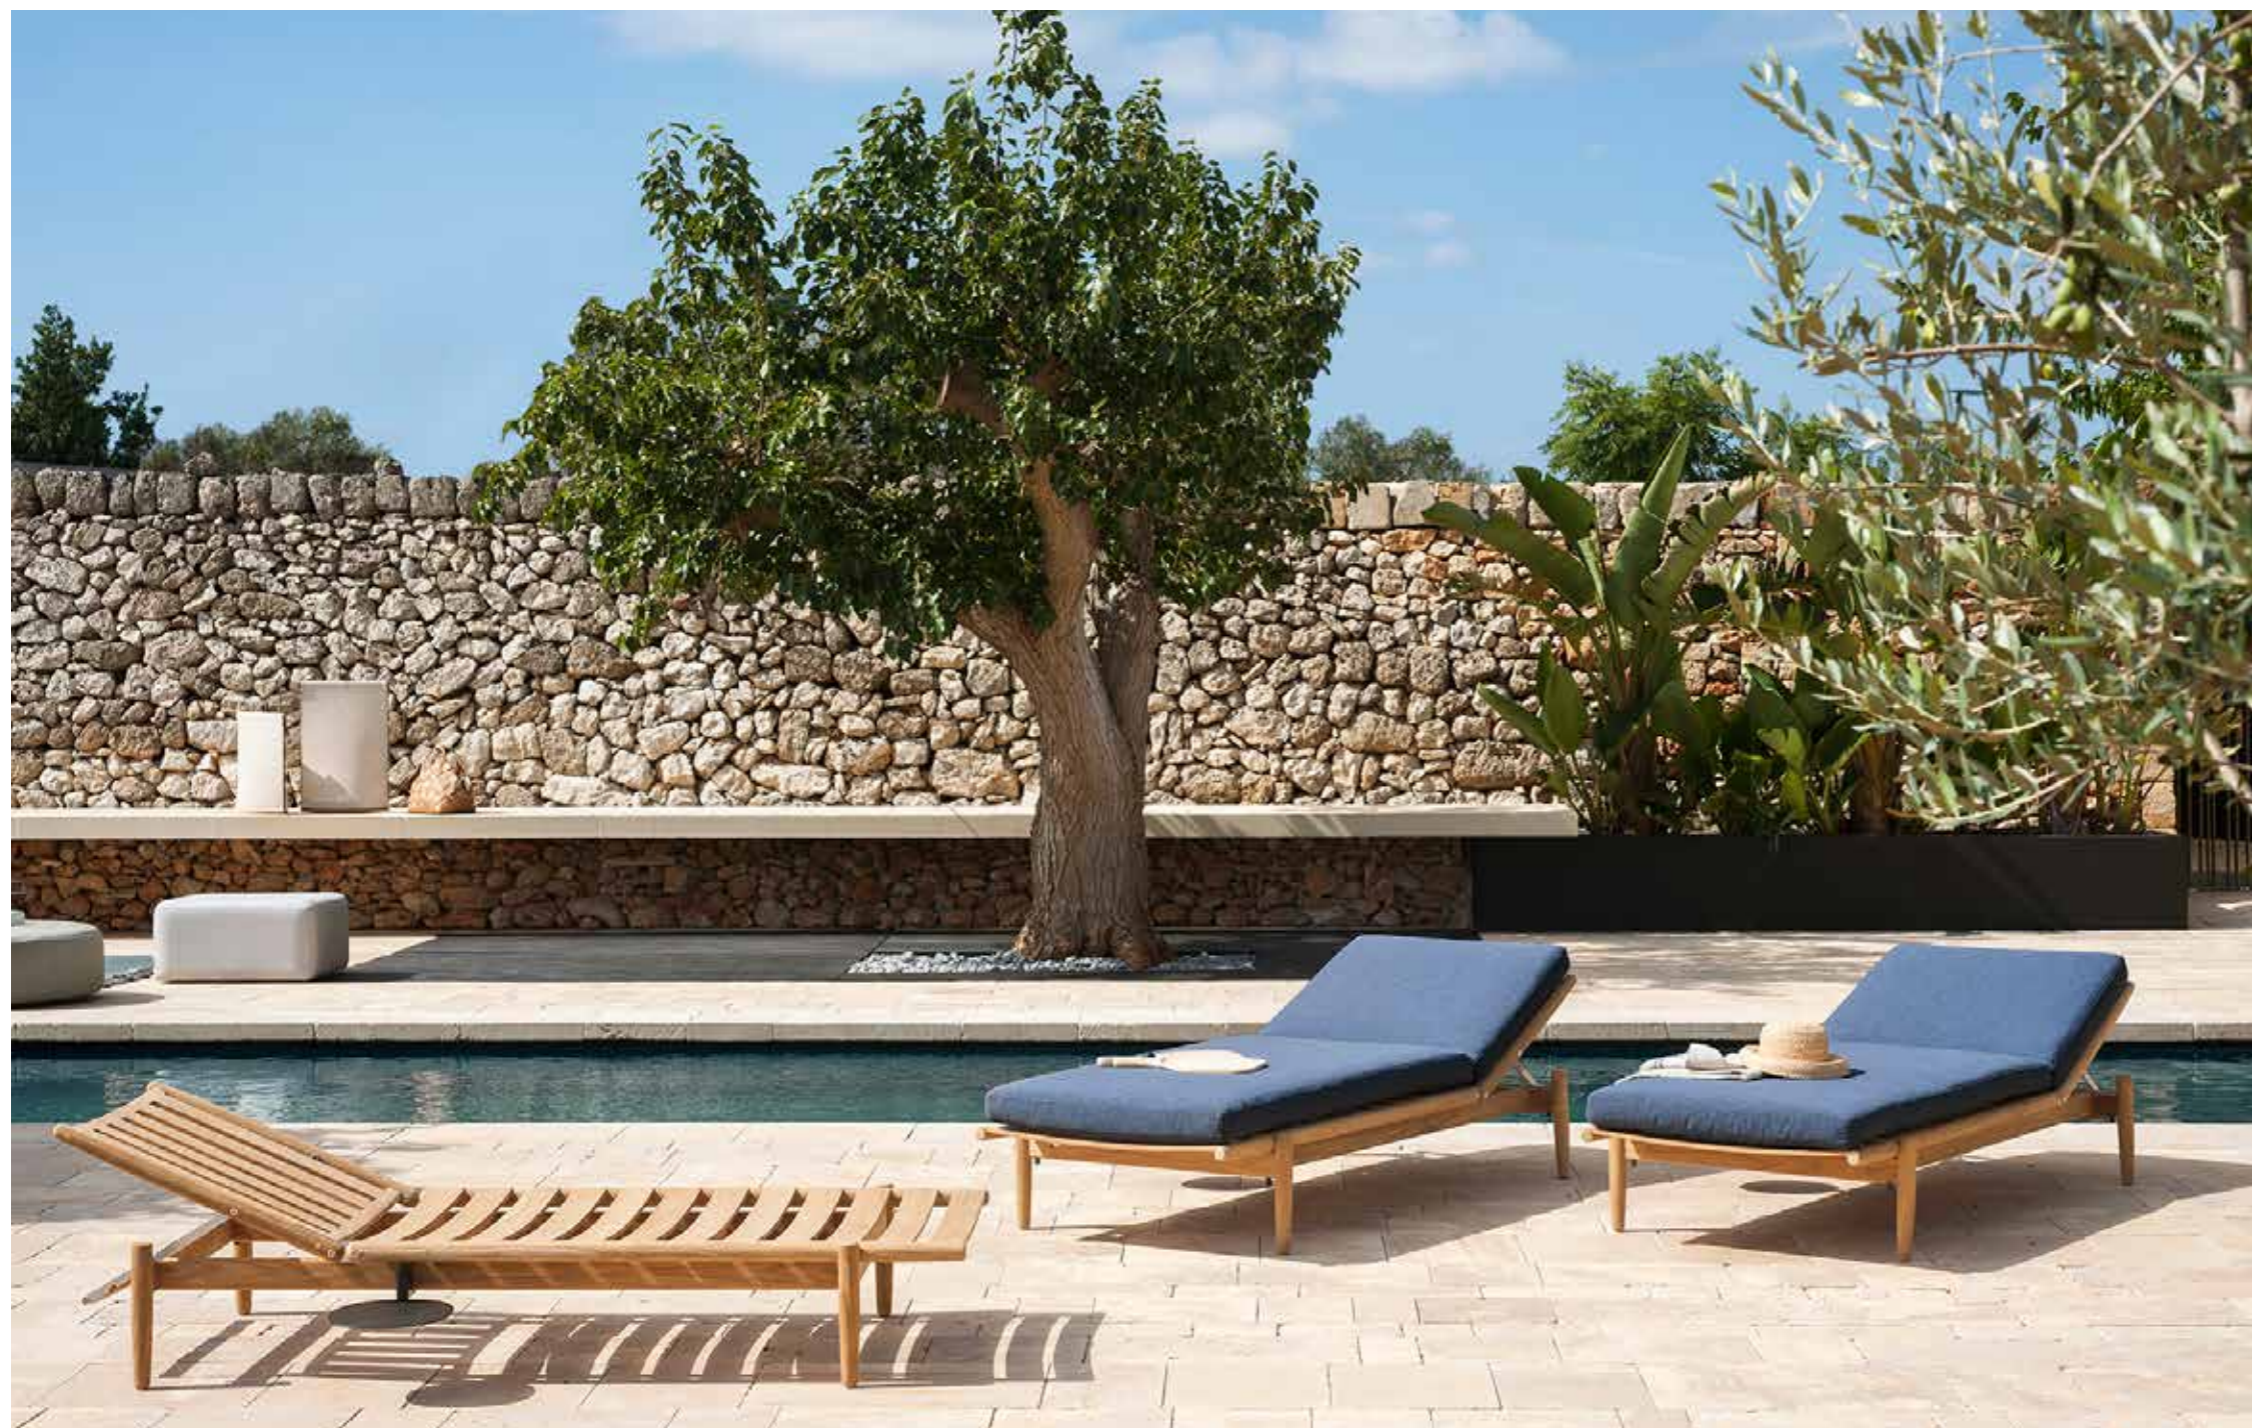

Levante 009 Sunlounger

Design Piero Lissoni

Technical Information

with LEVANTE, Piero Lissoni skilfully reinterpretes a complete outdoor collection encompassing different types of elements, all make for a complete set with graceful lines and timeless allure, where teak, the greatest wood for outdoor furniture, and stainless steel unite in stylish functionality.

Though reminiscent of a certain classic type of outdoor furniture, the LEVANTE collection is also highly contemporary. The styling is not only reassuring for those seeking a classic look, but also meets the requirements of those looking for furniture designed for the typical settings and environments of today's world. The entire LEVANTE collection is the ideal solution for anyone looking for comfort, whether entertaining in company or relaxing in private and has all the qualities to permit living in harmony with the surrounding landscape.

TECHNICAL INFORMATION

DESCRIPTION

Sunlounger for outdoor use.

STRUCTURE

Teak wood

CUSHIONS

Standard or hydro draining.

WEIGHT