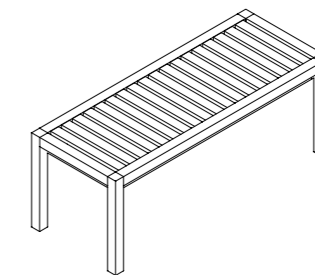

Network 002 Bench

Design Rodolfo Dordoni

Technical Information

The NETWORK outdoor sofas and accessories system bases its concept on a grid made of teak structure and polyester belts: the solidity of wood meets the cottony touch of the polyester belts, as the warp and the weft of a fabric, in an incessant game of empty and full spaces, softened by cushions. NETWORK the first collection signed by Rodolfo Dordoni for RODA, is not just a pleasant outdoor design collection, but a philosophy based on the belief that it is possible to enjoy the outdoors like a true and complete interior design project.

TECHNICAL INFORMATION

DESCRIPTION

Bench for outdoor use.

STRUCTURE

Teak.

WEIGHT

Structure	14 kg
Cushions (seat)	2, 5 kg

STORAGE COVER

Available.

DIMENSION

L 119 × P 47 × H 48 cm

W 46" $\frac{7}{8}$ × D 18" $\frac{1}{2}$ × H 18" $\frac{7}{8}$

Materials

STRUCTURE

Teak