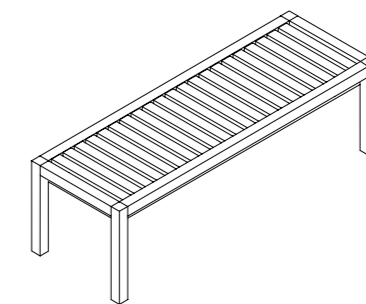

Network 003 Bench

Design Rodolfo Dordoni

Technical Information

The NETWORK outdoor sofas and accessories system bases its concept on a grid made of teak structure and polyester belts: the solidity of wood meets the cottony touch of the polyester belts, as the warp and the weft of a fabric, in an incessant game of empty and full spaces, softened by cushions. NETWORK the first collection signed by Rodolfo Dordoni for RODA, is not just a pleasant outdoor design collection, but a philosophy based on the belief that it is possible to enjoy the outdoors like a true and complete interior design project.

TECHNICAL INFORMATION

DESCRIPTION
Bench for outdoor use.

STRUCTURE
Teak.

WEIGHT
Structure 20 kg
Cushions (seat) 3 kg

STORAGE COVER
Available.

DIMENSION
L 149 × P 47 × H 48 cm
W 58" $\frac{5}{8}$ × D 18" $\frac{1}{2}$ × H 18" $\frac{7}{8}$

Materials

STRUCTURE

Teak

RODA