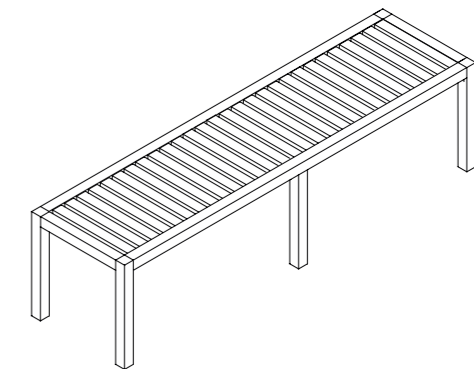

Network 004 Bench

Design Rodolfo Dordoni

Technical Information

The NETWORK outdoor sofas and accessories system bases its concept on a grid made of teak structure and polyester belts: the solidity of wood meets the cottony touch of the polyester belts, as the warp and the weft of a fabric, in an incessant game of empty and full spaces, softened by cushions. NETWORK the first collection signed by Rodolfo Dordoni for RODA, is not just a pleasant outdoor design collection, but a philosophy based on the belief that it is possible to enjoy the outdoors like a true and complete interior design project.

TECHNICAL INFORMATION

DESCRIPTION
Bench for outdoor use.

STRUCTURE
Teak.

WEIGHT
Structure 27 kg
Cushions (seat) 3 kg

STORAGE COVER
Available.

DIMENSION
L 179 × P 47 × H 48 cm
W 70" ½ × D 18" ½ × H 18" ⅞

Materials

STRUCTURE

Teak