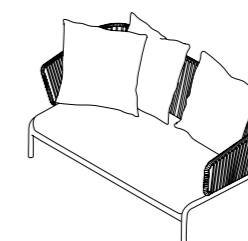

# Spool 002 Sofa

Design Rodolfo Dordoni

Technical Information

Outdoor sofas, chaise lounges and low tables where a closely spaced succession of cords, embracing a metallic tubular frame, creates sinuous lines that brings to mind weaving spools. The result is a collection with an explosive design, a perfect balance between strength and lightness that doesn't neglect the comfort of the seating that can accommodate an abundance of soft cushions. Protagonist of outdoor furniture, SPOOL colors the exteriors with the several variants and combinations available, leaving room for personalization.

## TECHNICAL INFORMATION

**DESCRIPTION**  
Sofa for outdoor use.

**STRUCTURE**  
Powder coated stainless steel.

**CORDS**  
Polyester or acrylic (cord Ø 7 mm).

**SEAT SUPPORT**  
Elastic belts fixed to the structure.

**CUSHIONS**  
Standard or hydro draining.

**WEIGHT**  
Structure 25 kg  
Cushions (seat + back) 13 kg

**STORAGE COVER**  
Available.

**DIMENSION**  
L 182 x P 94 x H 79 cm  
H seat 38 cm  
W 71" <sup>3</sup>/<sub>4</sub> x D 37" <sup>1</sup>/<sub>8</sub> x H 31" <sup>1</sup>/<sub>8</sub>  
H seat 15"