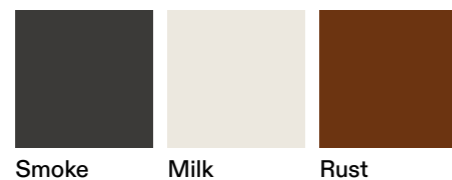

Materials

METAL

Smoke

Milk

Rust