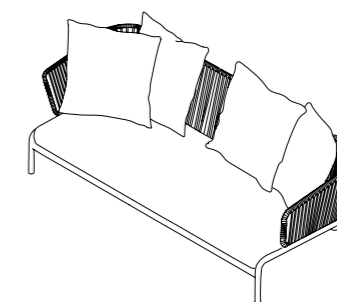

Spool 003 Sofa

Design Rodolfo Dordoni

Technical Information

Outdoor sofas, chaise lounges and low tables where a closely spaced succession of cords, embracing a metallic tubular frame, creates sinuous lines that brings to mind weaving spools. The result is a collection with an explosive design, a perfect balance between strength and lightness that doesn't neglect the comfort of the seating that can accommodate an abundance of soft cushions. Protagonist of outdoor furniture, SPOOL colors the exteriors with the several variants and combinations available, leaving room for personalization.

TECHNICAL INFORMATION

DESCRIPTION
Sofa for outdoor use.

STRUCTURE
Powder coated stainless steel.

CORDS
Polyester or acrylic (cord Ø 7 mm).

SEAT SUPPORT
Elastic belts fixed to the structure.

CUSHIONS
Standard or hydro draining.

WEIGHT
Structure 31 kg
Cushions (seat + back) 17,5 kg

STORAGE COVER
Available.

DIMENSION
L 236 x P 94 x H 79 cm
H seat 38 cm
W 93" x D 37" 1/8 x H 31" 1/8
H seat 15"

Materials

METAL

Smoke

Milk

Rust