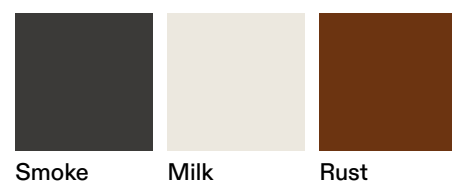

Materials

METAL

Smoke

Milk

Rust