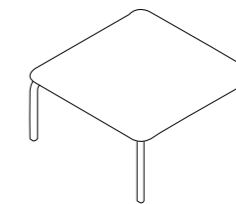

Spool 005 Coffee Table

Design Rodolfo Dordoni

Technical Information

Outdoor sofas, chaise lounges and low tables where a closely spaced succession of cords, embracing a metallic tubular frame, creates sinuous lines that brings to mind weaving spools. The result is a collection with an explosive design, a perfect balance between strength and lightness that doesn't neglect the comfort of the seating that can accommodate an abundance of soft cushions. Protagonist of outdoor furniture, SPOOL colors the exteriors with the several variants and combinations available, leaving room for personalization.

TECHNICAL INFORMATION

DESCRIPTION

Coffee table for outdoor use.

STRUCTURE

Powder coated stainless steel.

TOP

Stone or gres grey.

WEIGHT

Structure + Gres top	22 kg
Structure + Stone top	39 kg

STORAGE COVER

Available.

DIMENSION

L 80 x P 80 x H 38 cm

W 31" 1/2 x D 31" 1/2 x H 14" 7/8

Materials

METAL