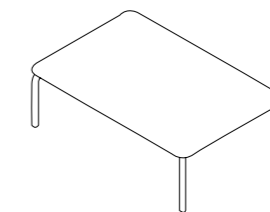

Spool 006 Coffee Table

Design Rodolfo Dordoni

Technical Information

Outdoor sofas, chaise lounges and low tables where a closely spaced succession of cords, embracing a metallic tubular frame, creates sinuous lines that brings to mind weaving spools. The result is a collection with an explosive design, a perfect balance between strength and lightness that doesn't neglect the comfort of the seating that can accommodate an abundance of soft cushions. Protagonist of outdoor furniture, SPOOL colors the exteriors with the several variants and combinations available, leaving room for personalization.

TECHNICAL INFORMATION

DESCRIPTION

Coffee table for outdoor use.

STRUCTURE

Powder coated stainless steel.

TOP

Stone or Gres grey.

WEIGHT

Structure + Gres top	38 kg
Structure + Stone top	57 kg

STORAGE COVER

Available.

DIMENSION

L 120 × P 80 × H 38 cm

W 47" $\frac{1}{4}$ × D 31" $\frac{1}{2}$ × H 14" $\frac{7}{8}$

Materials

METAL