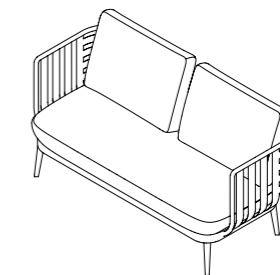

TECHNICAL INFORMATION

DESCRIPTION
Sofa for outdoor use.

STRUCTURE
Powder coated aluminium.

CUSHIONS
Standard or hydro draining.

WEIGHT

Structure	13 kg
Cushions (seat)	13 kg
Cushions (back)	4 kg

STORAGE COVER
Available.

DIMENSION

L 159 × P 80 × H 72 cm
H seat 38 cm

W 62" ²/₃ × D 31" ¹/₂ × H 28" ³/₄
H seat 15"

Materials

METAL

Smoke

Rust