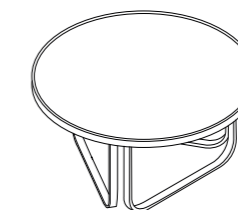

TECHNICAL INFORMATION

DESCRIPTION

Coffee table for outdoor use.

STRUCTURE

Powder coated aluminium.
Gres or glazed gres.

WEIGHT

Structure 13 kg

STORAGE COVER

Available.

DIMENSION

L Ø70 × H 35 cm

W Ø27" $\frac{2}{3}$ × H 13" $\frac{3}{4}$

Materials

METAL

Smoke

Rust